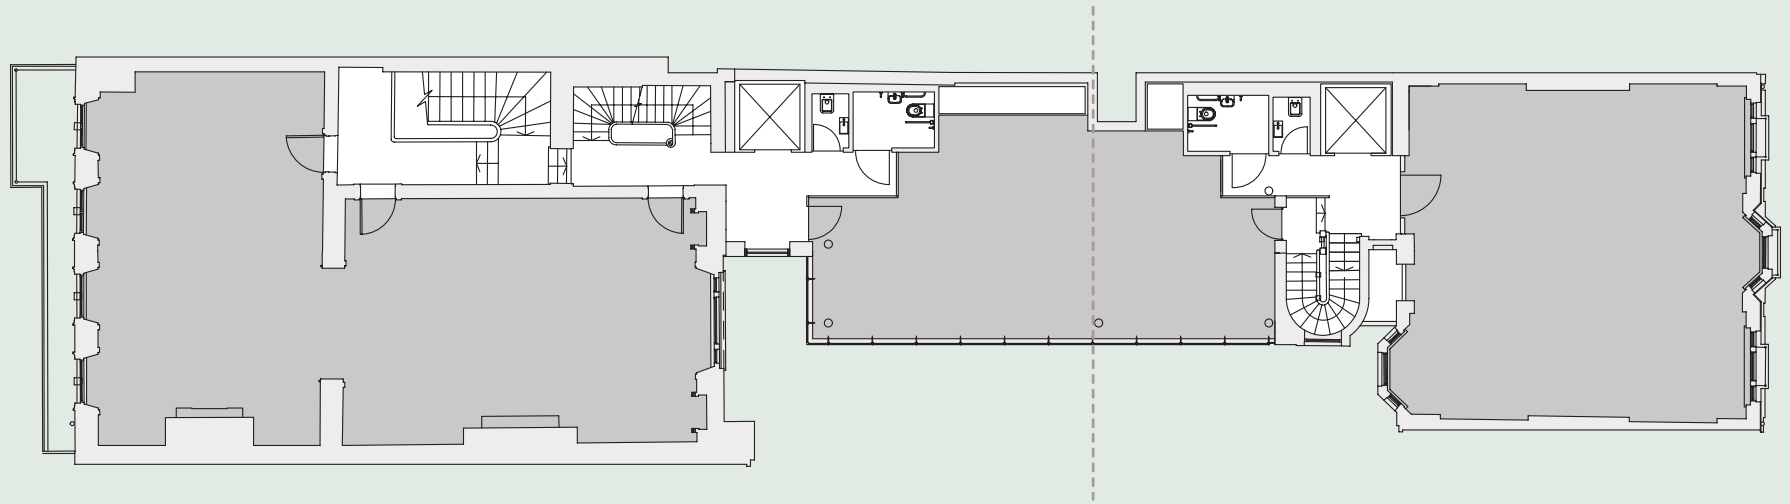

## LOWER GROUND FLOOR

1,361 sq ft (126.5 sq m)

69 GROSVENOR STREET

Lower ground

24 GROSVENOR HILL

Ground reception 580 sq ft (53.9 sq m)

# GROUND FLOOR

2,661 sq ft (247.3 sq m)

69 GROSVENOR STREET

Ground reception 301 sq ft (28.0 sq m)

24 GROSVENOR HILL

## FIRST FLOOR

2,941 sq ft (273.3 sq m)

69 GROSVENOR STREET

24 GROSVENOR HILL

## SECOND FLOOR

2,818 sq ft (261.8 sq m)

69 GROSVENOR STREET

24 GROSVENOR HILL