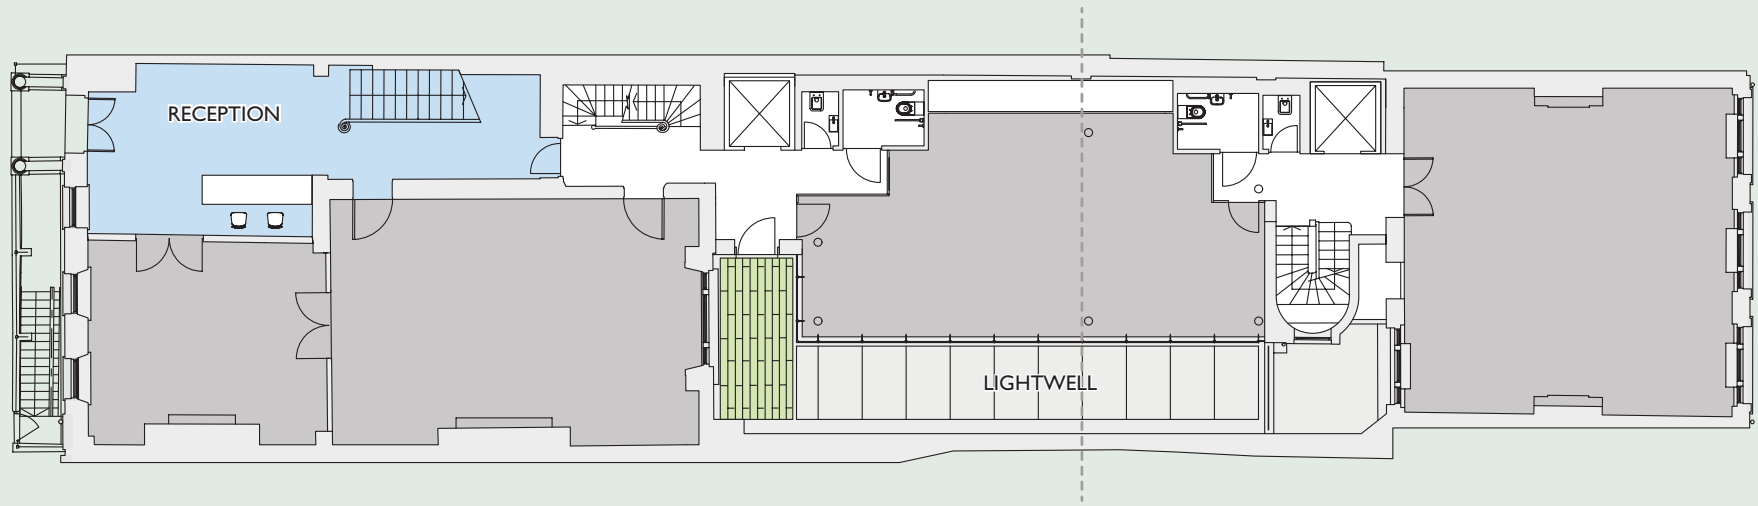

## LOWER GROUND FLOOR

1,361 sq ft (126.5 sq m)

69 GROSVENOR STREET

Lower ground

24 GROSVENOR HILL

Ground reception 580 sq ft (53.9 sq m)

# GROUND FLOOR

2,661 sq ft (247.3 sq m)

69 GROSVENOR STREET

Ground reception 301 sq ft (28.0 sq m)

24 GROSVENOR HILL

## FIRST FLOOR

2,941 sq ft (273.3 sq m)

69 GROSVENOR STREET

24 GROSVENOR HILL

# FOURTH FLOOR

1,514 sq ft (140.7 sq m)

69 GROSVENOR STREET

24 GROSVENOR HILL