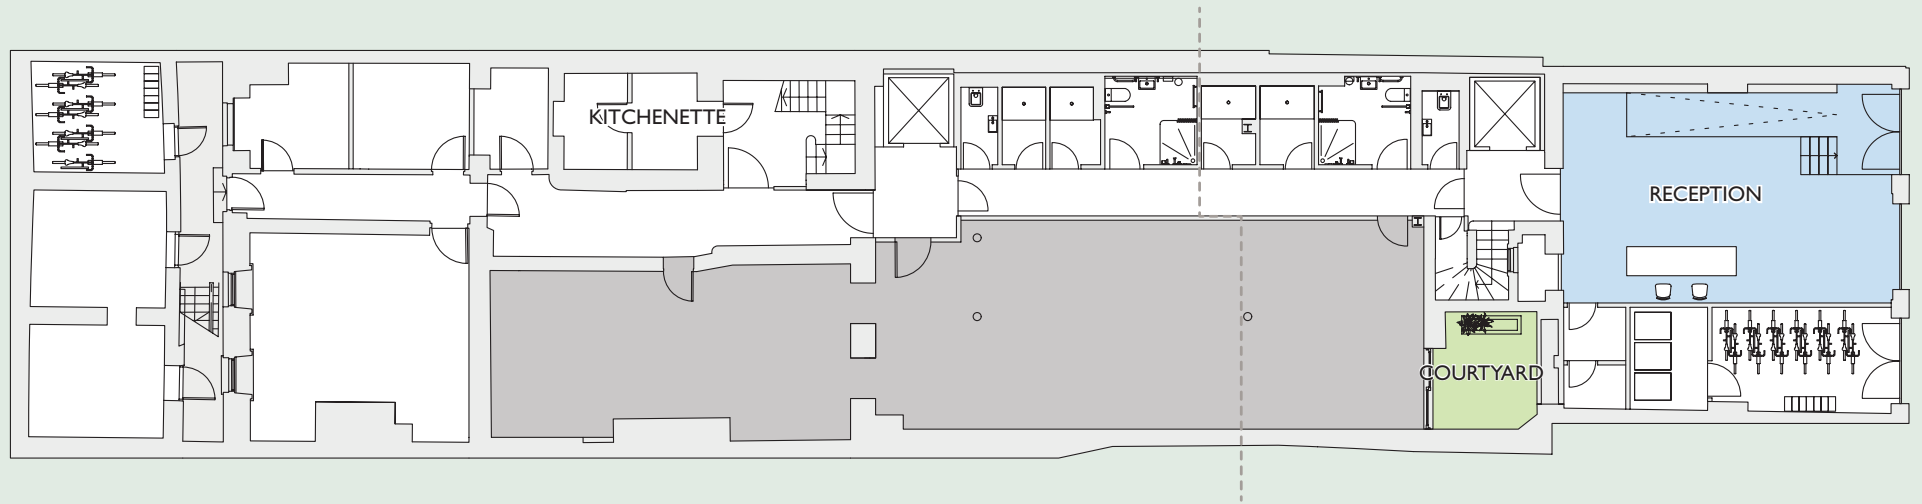

## LOWER GROUND FLOOR

1,361 sq ft (126.5 sq m)

69 GROSVENOR STREET

Lower ground

24 GROSVENOR HILL

Ground reception 580 sq ft (53.9 sq m)

# GROUND FLOOR

2,661 sq ft (247.3 sq m)

69 GROSVENOR STREET

Ground reception 301 sq ft (28.0 sq m)

24 GROSVENOR HILL

## FIRST FLOOR

2,941 sq ft (273.3 sq m)

69 GROSVENOR STREET

24 GROSVENOR HILL

# FOURTH FLOOR

1,514 sq ft (140.7 sq m)

69 GROSVENOR STREET

24 GROSVENOR HILL