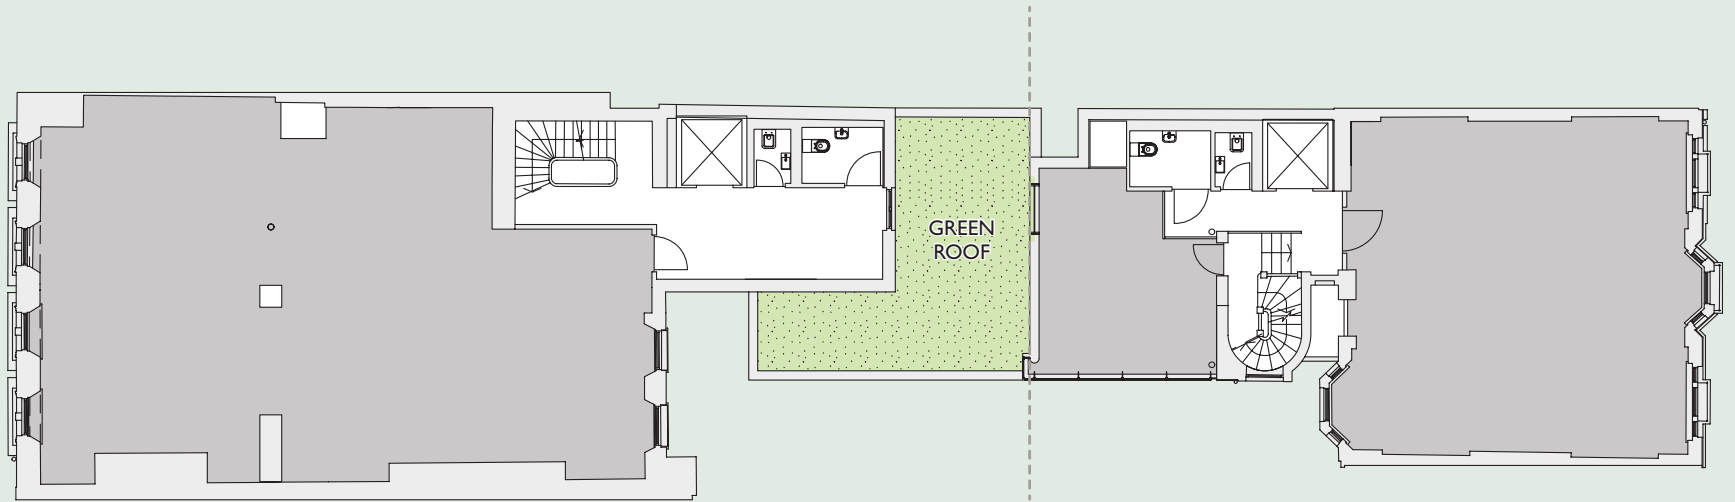

## LOWER GROUND FLOOR

1,361 sq ft (126.5 sq m)

69 GROSVENOR STREET

Lower ground

24 GROSVENOR HILL

Ground reception 580 sq ft (53.9 sq m)

# GROUND FLOOR

2,661 sq ft (247.3 sq m)

69 GROSVENOR STREET

Ground reception 301 sq ft (28.0 sq m)

24 GROSVENOR HILL

## FIRST FLOOR

2,941 sq ft (273.3 sq m)

69 GROSVENOR STREET

24 GROSVENOR HILL

## SECOND FLOOR

2,818 sq ft (261.8 sq m)

69 GROSVENOR STREET

24 GROSVENOR HILL